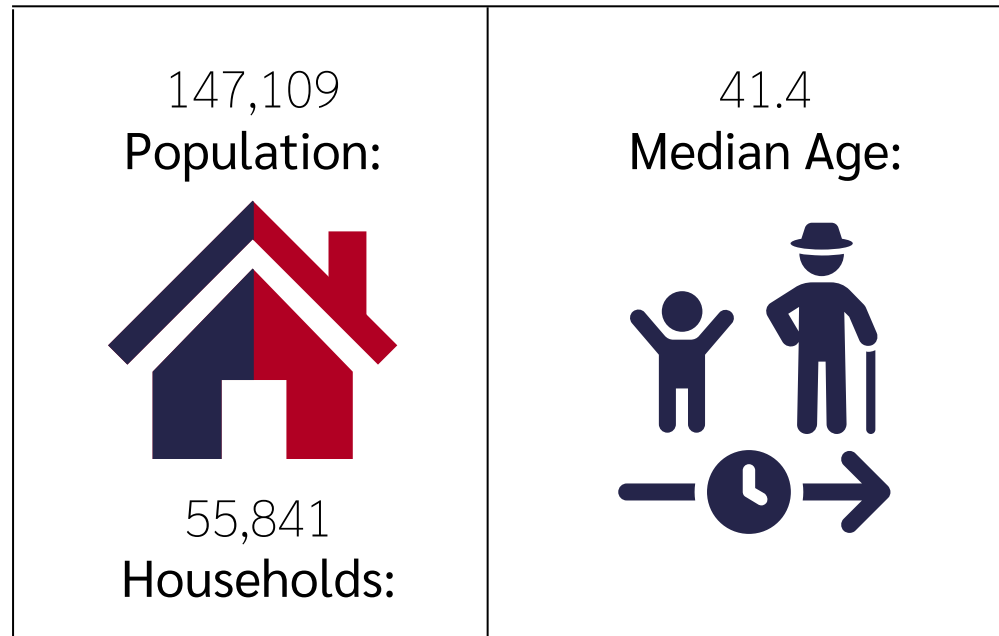

# LOCATION INSIGHTS

85 Old Eagle School Rd.  
Wayne, PA

Key Facts: 5 mile radius

Education:

Median  
Household Income:  
\$128,266

Lease Rate:  
**\$25.50 SF + Electric**