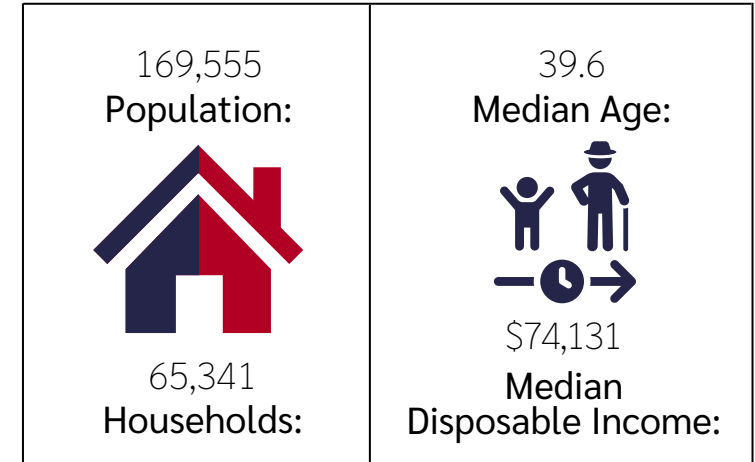

480 N. Gulph Rd.
King Of Prussia, PA

EXECUTIVE SUMMARY

Total Available:	+/- 680 SF

SUITE DESCRIPTION:

- Open floor plan
- Located at Sheraton Valley Forge office suites
- Abundant parking
- Conference rooms available (for fee)
- Restaurant on site
- Ground floor entry with elevator access

Key Facts: